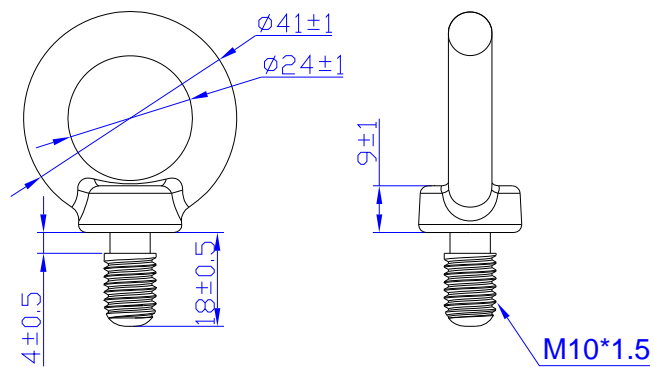

BLT-Mxxxx & HKK-Dxxxx

EUR HUK

LED

	M10	BLT-M1000
	M12	BLT-M1200
	DN15	HKK-D1500

EUR-096SxxxDT/DV/ST/SV	BLT-M1000	HKK-D1500
EUR-150SxxxDT/DV/ST/SV	BLT-M1000	HKK-D1500
EUR-200SxxxDT/DV/ST/SV	BLT-M1000	HKK-D1500
EUR-240SxxxDT/DV/ST/SV	BLT-M1200	HKK-D1500
EUR-320SxxxDT/DV/ST/SV	BLT-M1200	HKK-D1500
HUK-096SxxxDT/DV	BLT-M1200	HKK-D1500
HUK-150SxxxDT/DV	BLT-M1200	HKK-D1500

	-	-	20 kg	BLT-M1000
	-	-	20 kg	BLT-M1200
	-	-	20 kg	HKK-D1500
	-	105 g	-	BLT-M1000
	-	130 g	-	BLT-M1200
	-	40 g	-	HKK-D1500

BLT-M1000	120	M10	/
BLT-M1200	120	M12	/
HKK-D1500	120	DN15	/

**BLT-M1000**

PROJ: